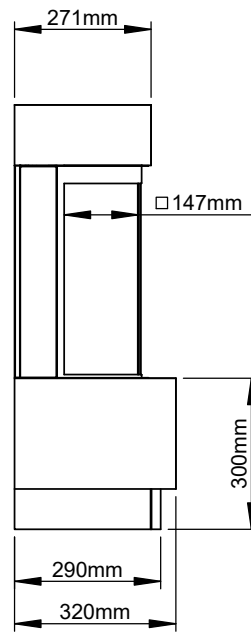

FLAT TO WALL  
EVENTO 54" SURROUND (TOP 50")

 VISIBLE FLAME AREA SIZE