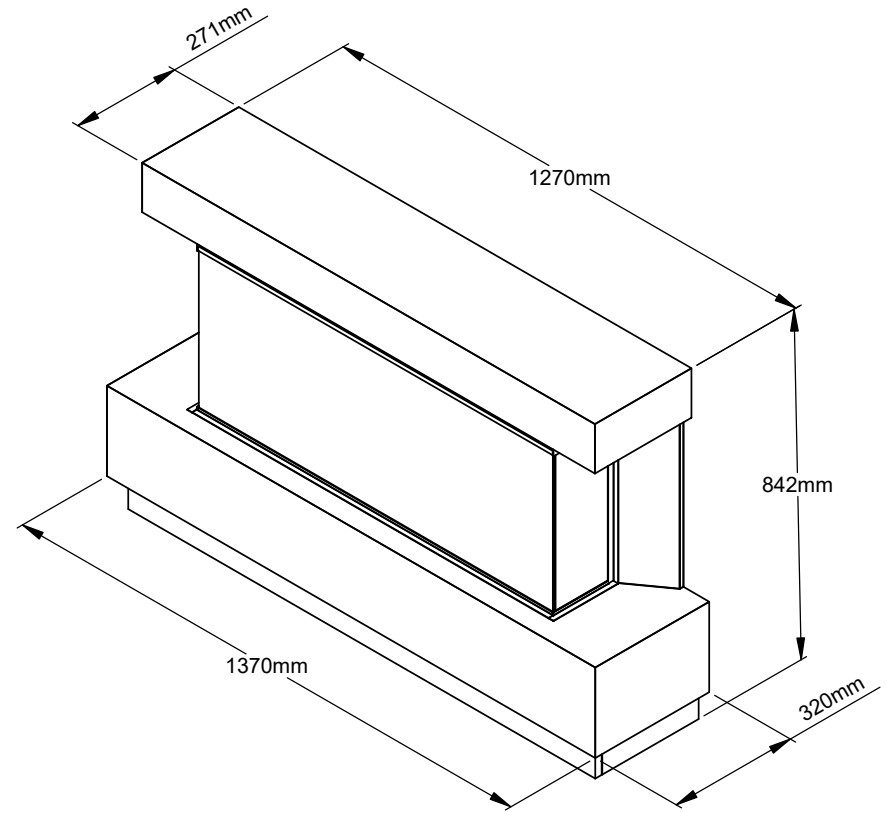

FLAT TO WALL  
EVENTO 54" SURROUND (TOP 50")

 VISIBLE FLAME AREA SIZE