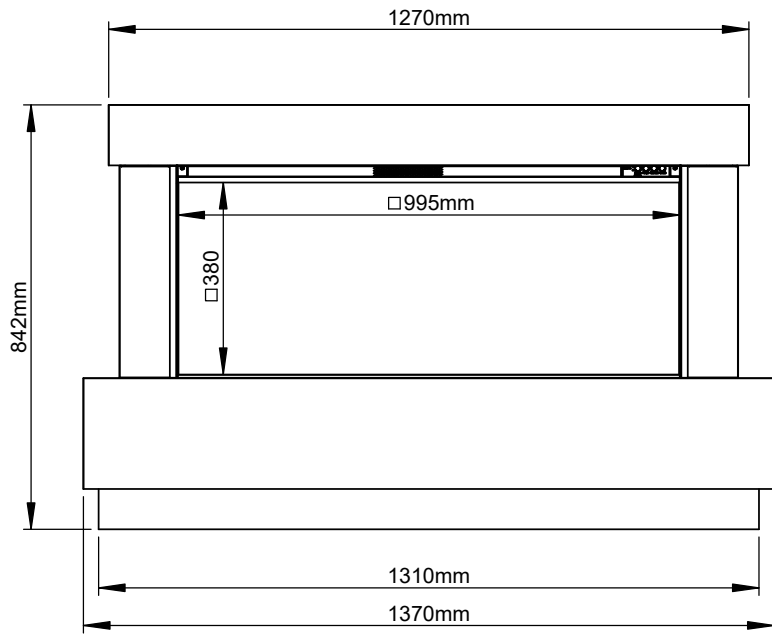

FLAT TO WALL  
EVENTO 54" SURROUND (TOP 50")

 VISIBLE FLAME AREA SIZE