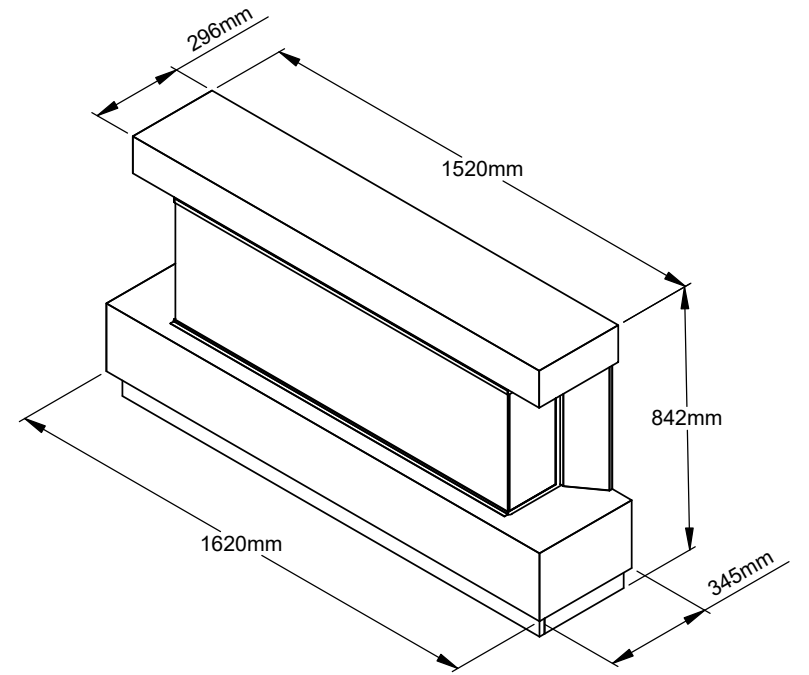

FLAT TO WALL  
EVENTO 64" SURROUND ( TOP 60")

□ VISIBLE FLAME AREA SIZE