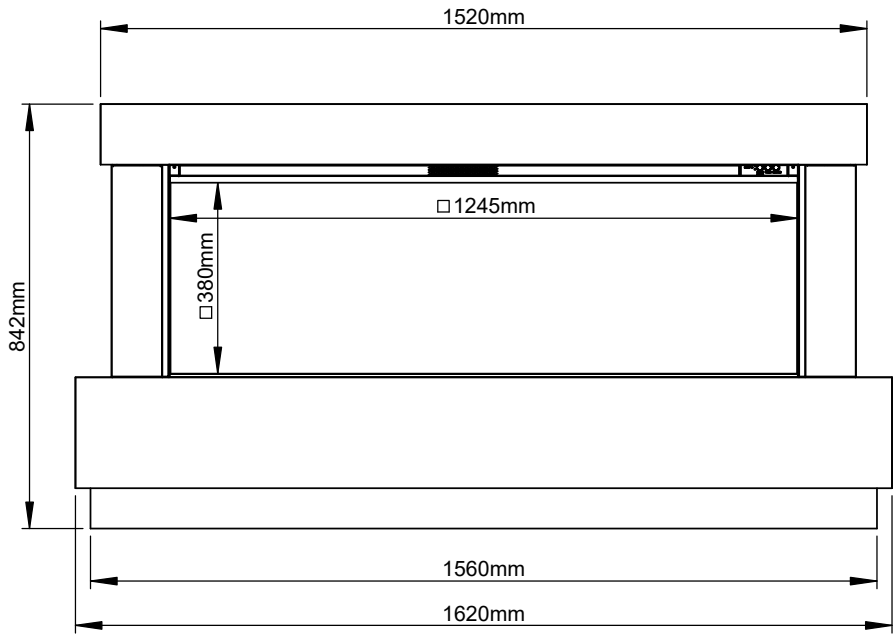

FLAT TO WALL  
EVENTO 64" SURROUND ( TOP 60")

□ VISIBLE FLAME AREA SIZE