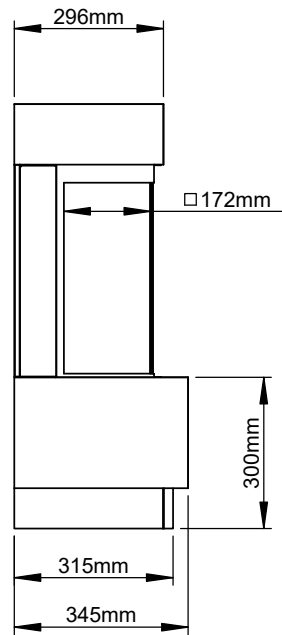

FLAT TO WALL  
EVENTO 64" SURROUND ( TOP 60")

□ VISIBLE FLAME AREA SIZE